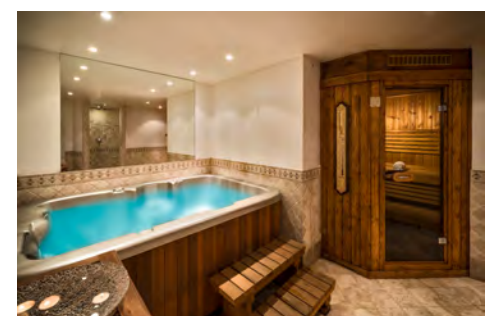

K

KALUMA TRAVEL
— SKI —

CHALET HERMINE

Sleeps 12

6 ensuite bedrooms
Stunning master
bedroom with in-room
bath tub

Facilities

Spa area with indoor hot
tub and sauna
Spacious living and dining
room
Open fireplace

Location

Positioned just 20m from
the Cospillot piste
Great location for
beginners
10 minute walk to centre
of Courchevel 1850

Accommodation

- 6 ensuite bedrooms
- Stunning master suite with bath tub in room
- Spacious living/dining room with open fireplace
- Spa area with indoor hot tub and sauna
- Balconies and terraces throughout the chalet
- Beautifully finished, Savoyard style property

Chalet Address

Chalet Hermine
Courchevel 1850
73120
France

Facilities

- Open fireplace
- Indoor Jacuzzi
- Sauna
- South facing balcony
- Plasma screen
- iPod dock & iPad
- DVD player
- Apple TV
- Espresso machine
- Hairdryers
- WiFi